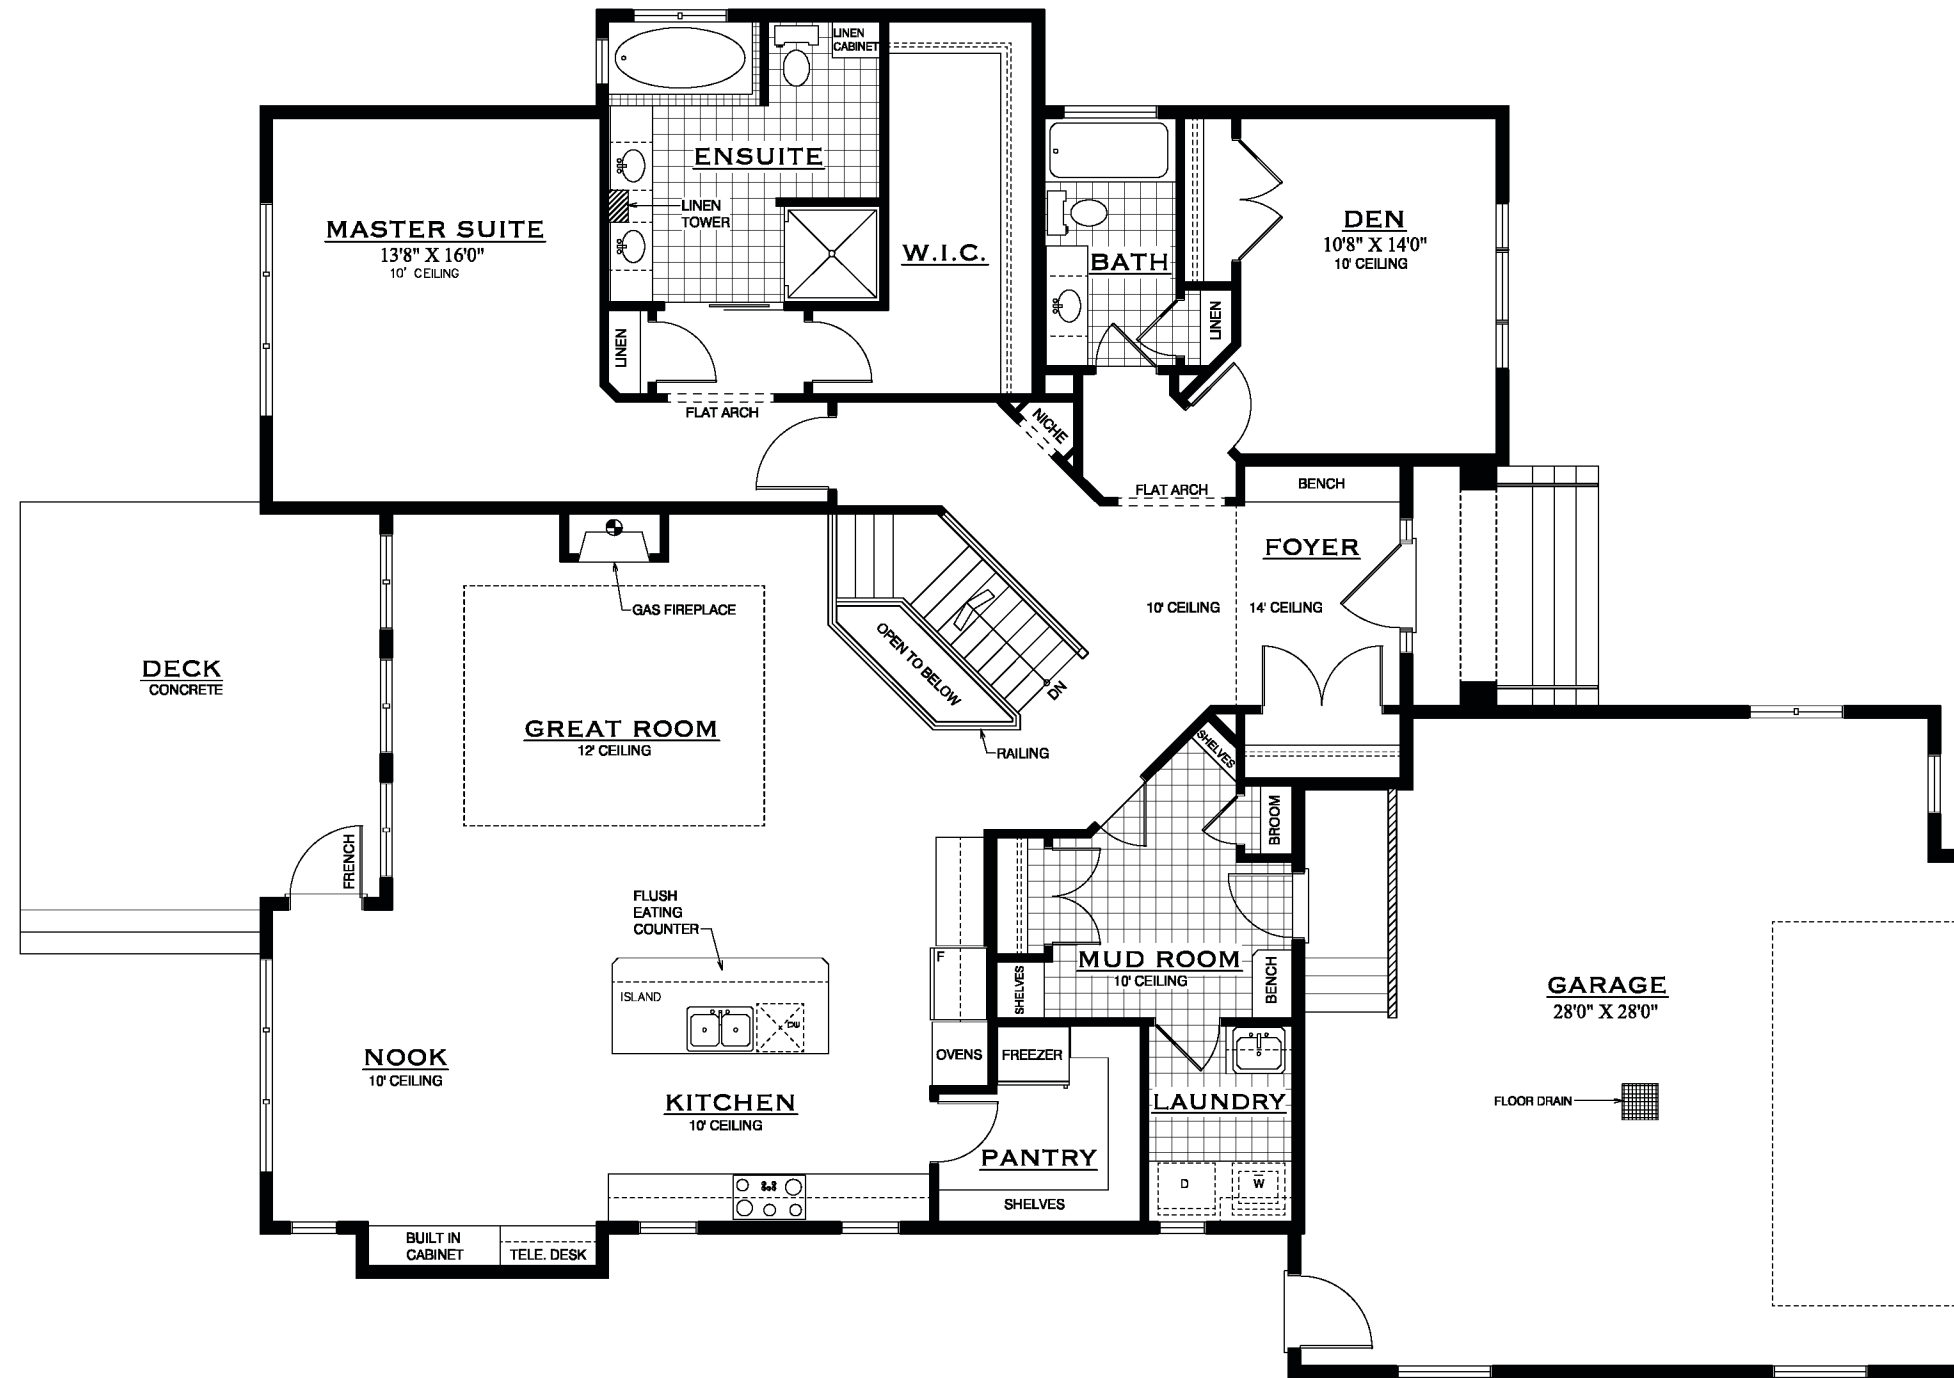

**DesignEx**  
Consulting Ltd.  
RESIDENTIAL DESIGN & DRAFTING  
COPYRIGHT ©  
ALL RIGHTS RESERVED

**THE GUILFORD**  
**BUNGALOW - 2 246 SQ.FT.**

## THE GUILFORD MAIN FLOOR PLAN

2 246 SQ. FT.

LENGTH = 57'-0"

WIDTH = 71'-6"