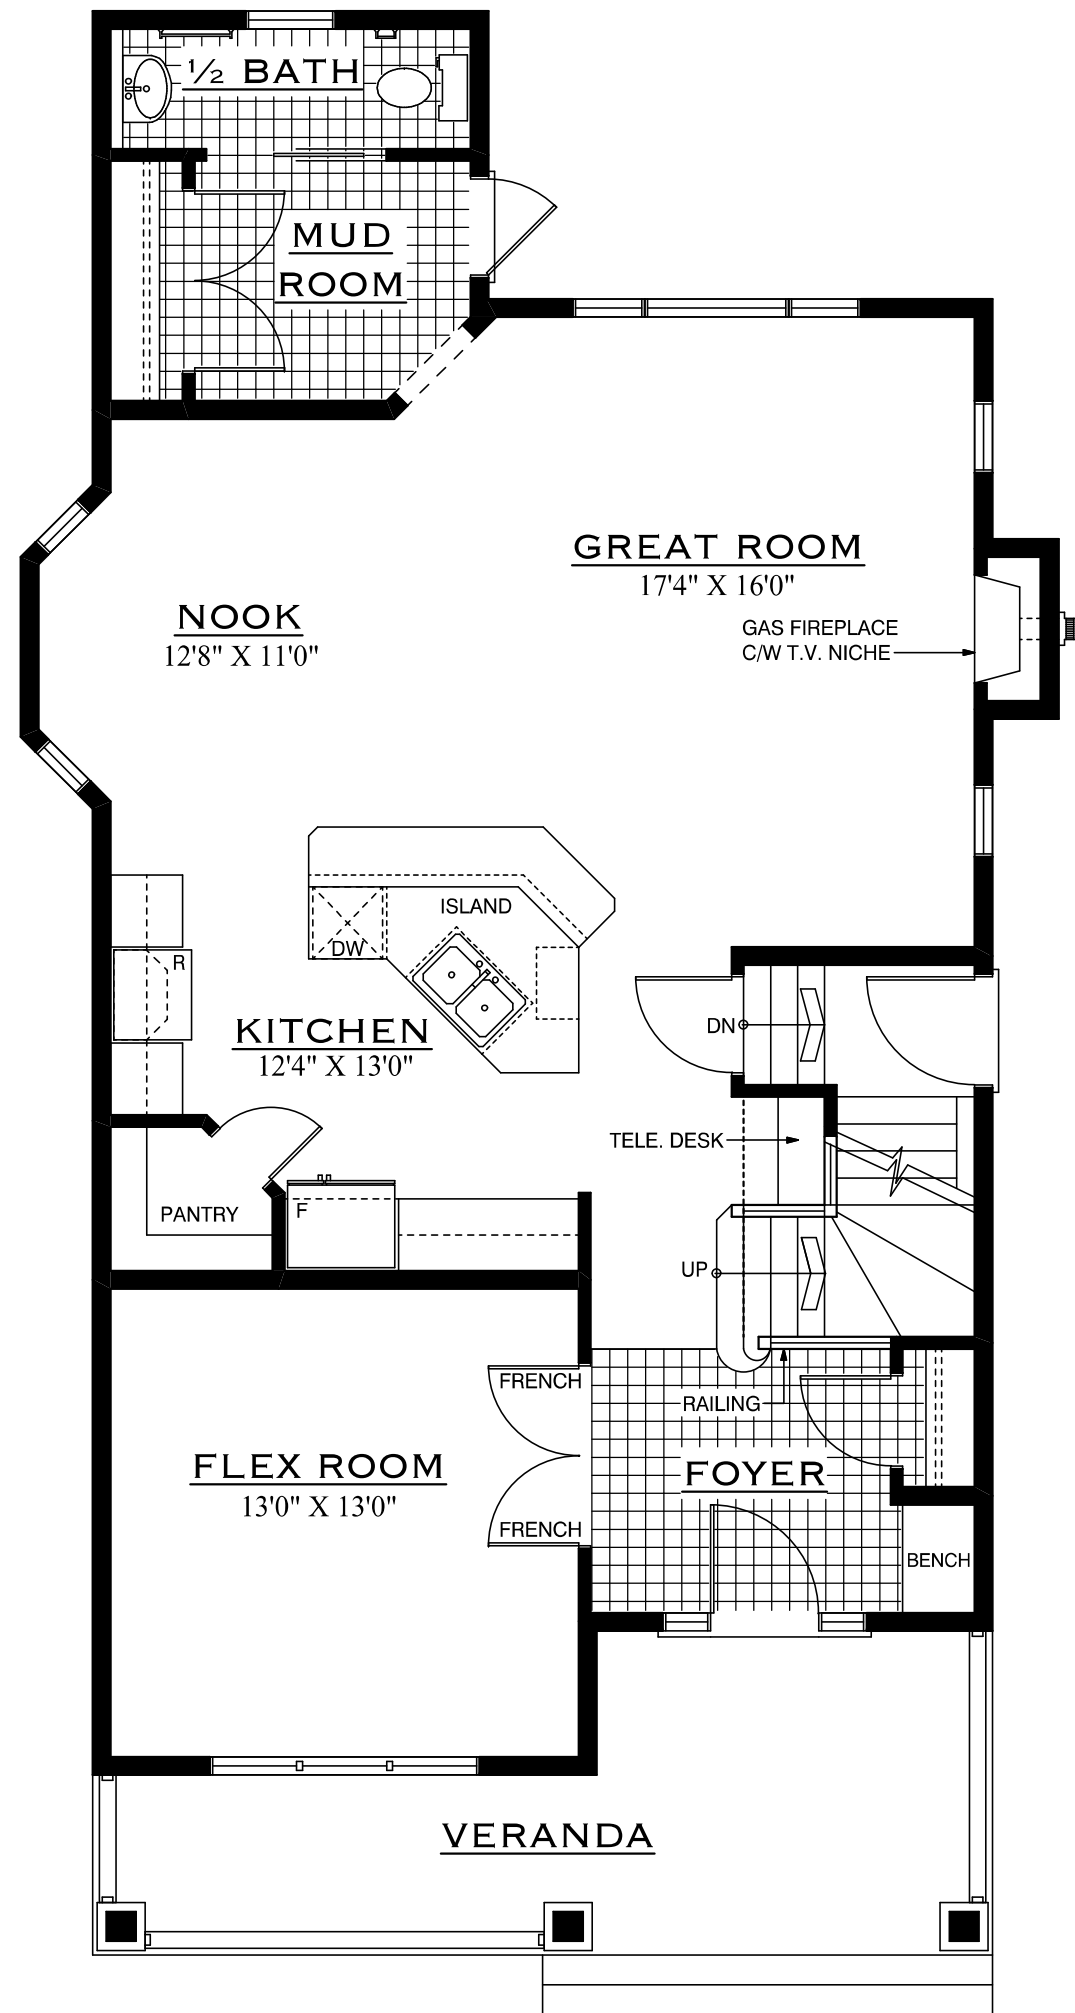

DesignEx
Consulting Ltd.
COPYRIGHT
ALL RIGHTS RESERVED ©

THE RIDGEWOOD
TWO STOREY - 2 018 SQ.FT.

THE RIDGEWOOD
MAIN FLOOR PLAN
1 083 SQ.FT.

WIDTH: 25'-0"
LENGTH: 49'-0"